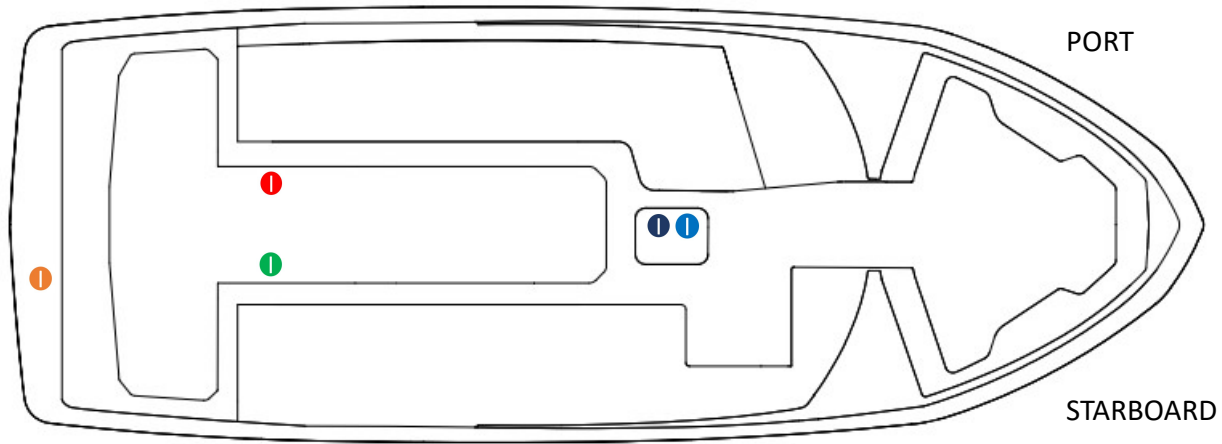

INTAKE KEY:

 ENGINE INTAKE

 PORT REAR BALLAST INTAKE

 STBD REAR BALLAST INTAKE

  FRONT BALLAST INTAKE

20VTX & 21LX

TOP VIEW:

BOTTOM VIEW: