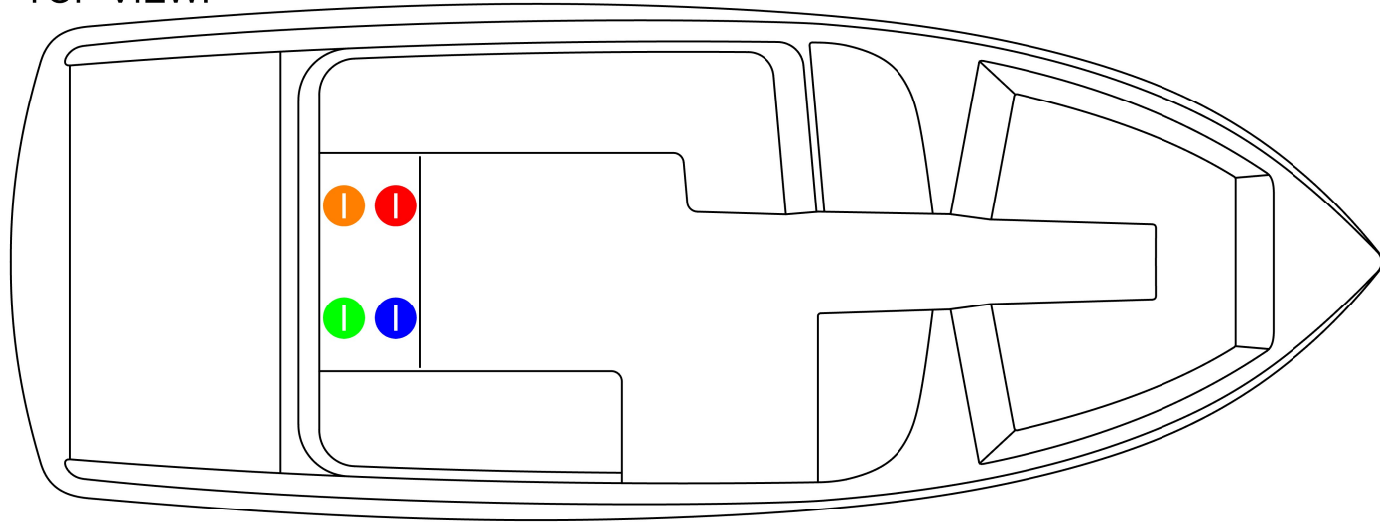

2023 MOOMBA KAIYEN

INTAKE KEY:

| | |
|--|--|
|  ENGINE INTAKE |  PORT REAR BALLAST INTAKE |
|  STBD REAR BALLAST INTAKE |  FRONT BALLAST INTAKE |

TOP VIEW:

BOTTOM VIEW: