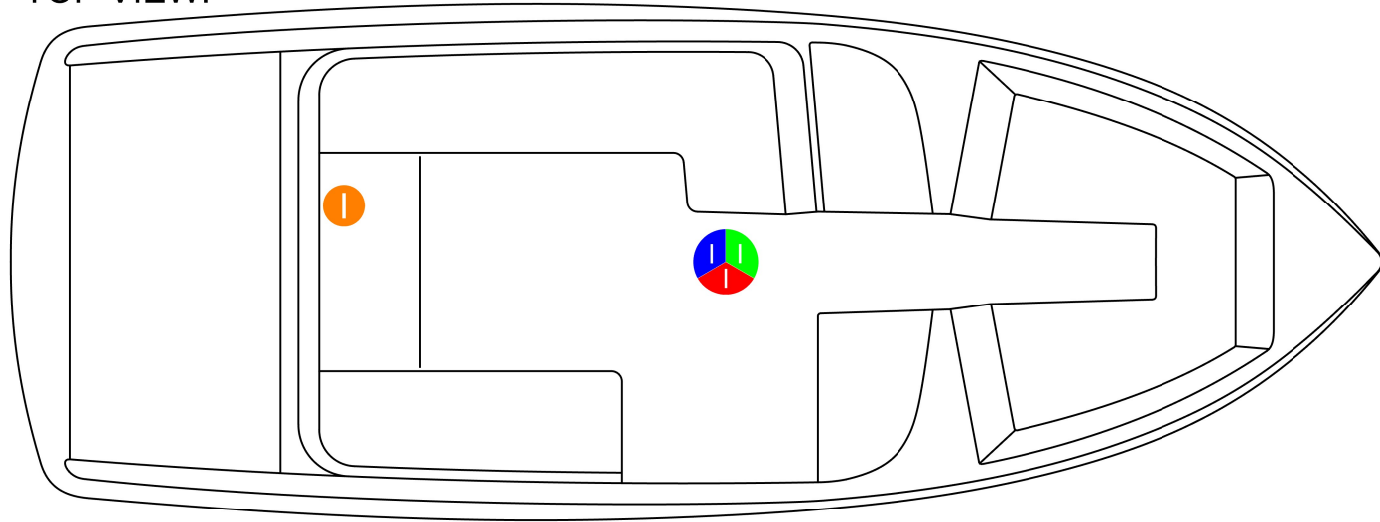

2023 SUPRA SL

INTAKE KEY:

 ENGINE INTAKE	 PORT REAR BALLAST INTAKE
 STBD REAR BALLAST INTAKE	 FRONT BALLAST INTAKE

TOP VIEW:

BOTTOM VIEW: