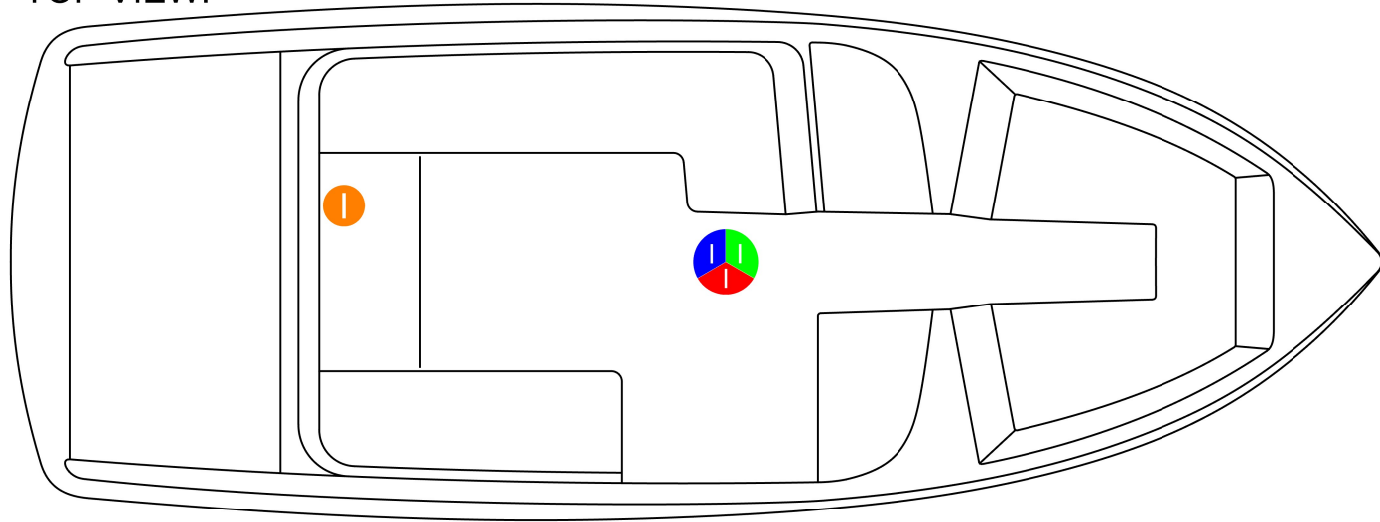

2023 SUPRA SR

INTAKE KEY:

 ENGINE INTAKE	 PORT REAR BALLAST INTAKE
 STBD REAR BALLAST INTAKE	 FRONT BALLAST INTAKE

TOP VIEW:

BOTTOM VIEW: