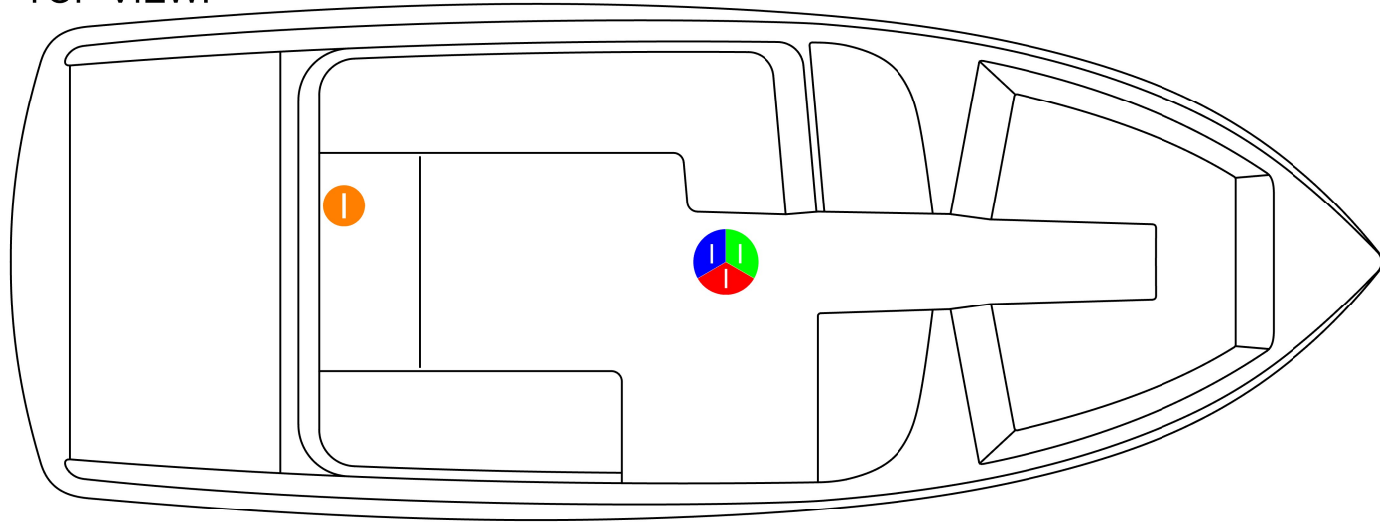

2023 SUPRA ST

INTAKE KEY:

 ENGINE INTAKE	 PORT REAR BALLAST INTAKE
 STBD REAR BALLAST INTAKE	 FRONT BALLAST INTAKE

TOP VIEW:

BOTTOM VIEW: