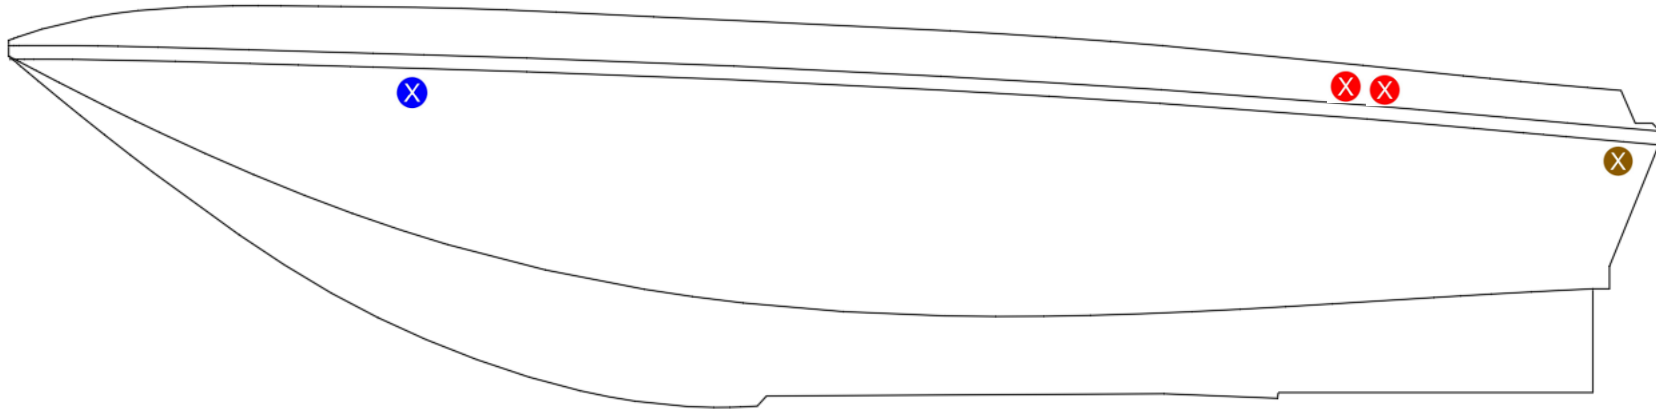

OUTLET KEY:

 BILDGE OUTLET

 PORT REAR BALLAST OUTLET

 STBD REAR BALLAST OUTLET

 FRONT BALLAST OUTLET

Tige Model: 20 RZX

Port View:

Starboard View: