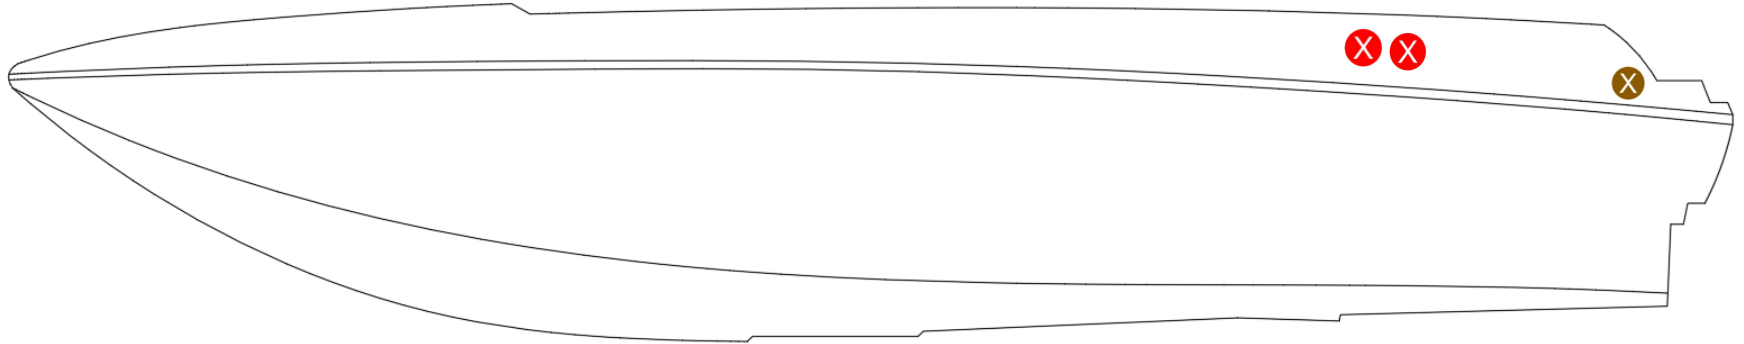

OUTLET KEY:

 BILDGE OUTLET

 PORT REAR BALLAST OUTLET

 STBD REAR BALLAST OUTLET

 FRONT BALLAST OUTLET

Tige Models: 22 RZX and 24 RZX

Port View:

Starboard View: