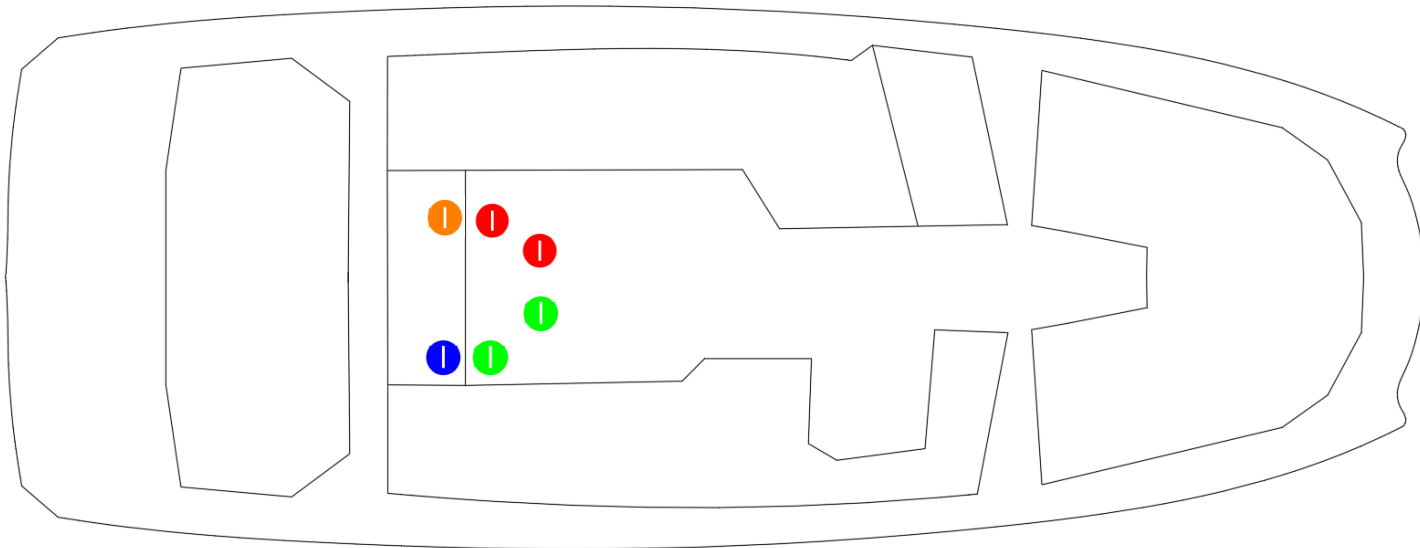

INTAKE KEY:

ENGINE INTAKE

PORT REAR BALLAST INTAKE

STBD REAR BALLAST INTAKE

FRONT BALLAST INTAKE

ATX Models: 20 Type-S, 22 Type-S, 24 Type-S

Top View:

Bottom View: