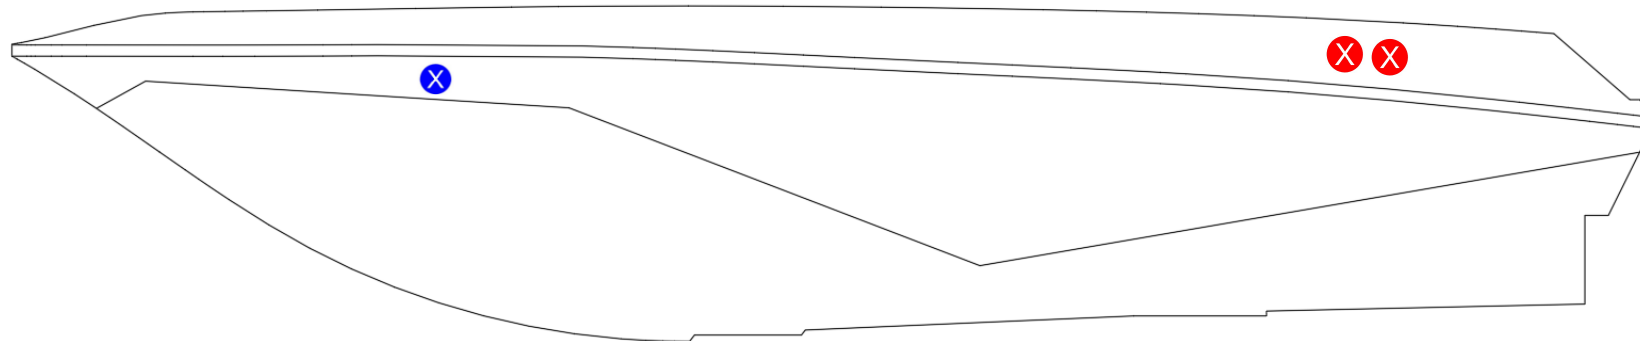

OUTLET KEY:

 BILDGE OUTLET

 PORT REAR BALLAST OUTLET

 STBD REAR BALLAST OUTLET

 FRONT BALLAST OUTLET

ATX Models: 20 Type-S, 22 Type-S, 24 Type-S

Port View:

Starboard View: