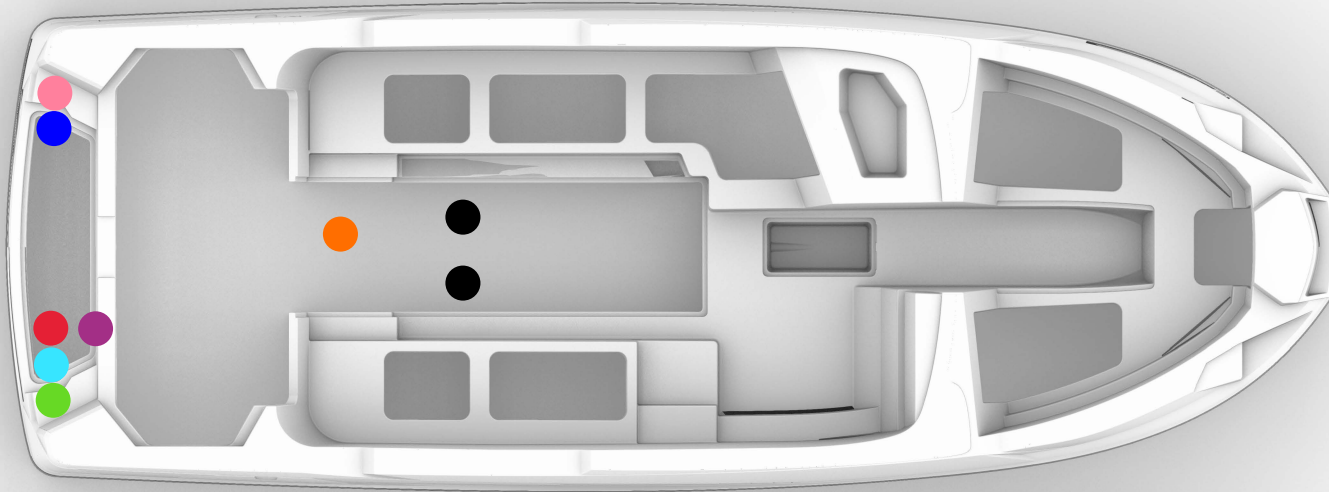

THROUGH-HULL INLET LOCATIONS

- | | |
|-------------------------------|----------------------------------|
| ● ENGINE INLET | ● PORT REAR BALLAST BAG INLET |
| ● STBD REAR BALLAST BAG INLET | ● BOW BALLAST TANK INLET |
| ● TRANSOM BALLAST BAG INLET | ● RAMFILL BALLAST TANK INLET (2) |
| ● SHAFT LOG INLET | ● BOW BALLAST BAG |

TOP VIEW:

BOTTOM VIEW: