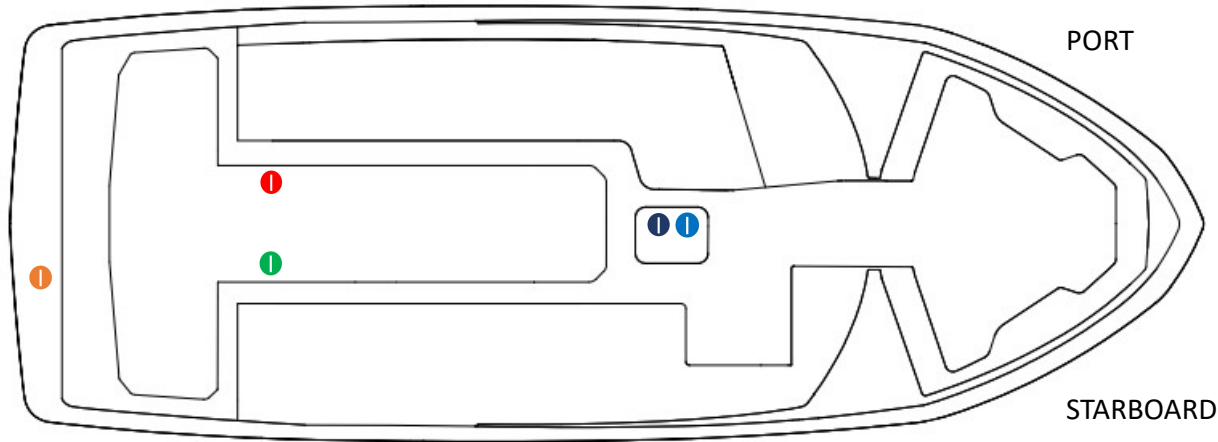

INTAKE KEY:

📍 ENGINE INTAKE

📍 PORT REAR BALLAST INTAKE

📍 STBD REAR BALLAST INTAKE

📍 FRONT BALLAST INTAKE

22LSV, 23LSV, 25LSV,
23MXZ, 24MXZ & M220

TOP VIEW:

BOTTOM VIEW: