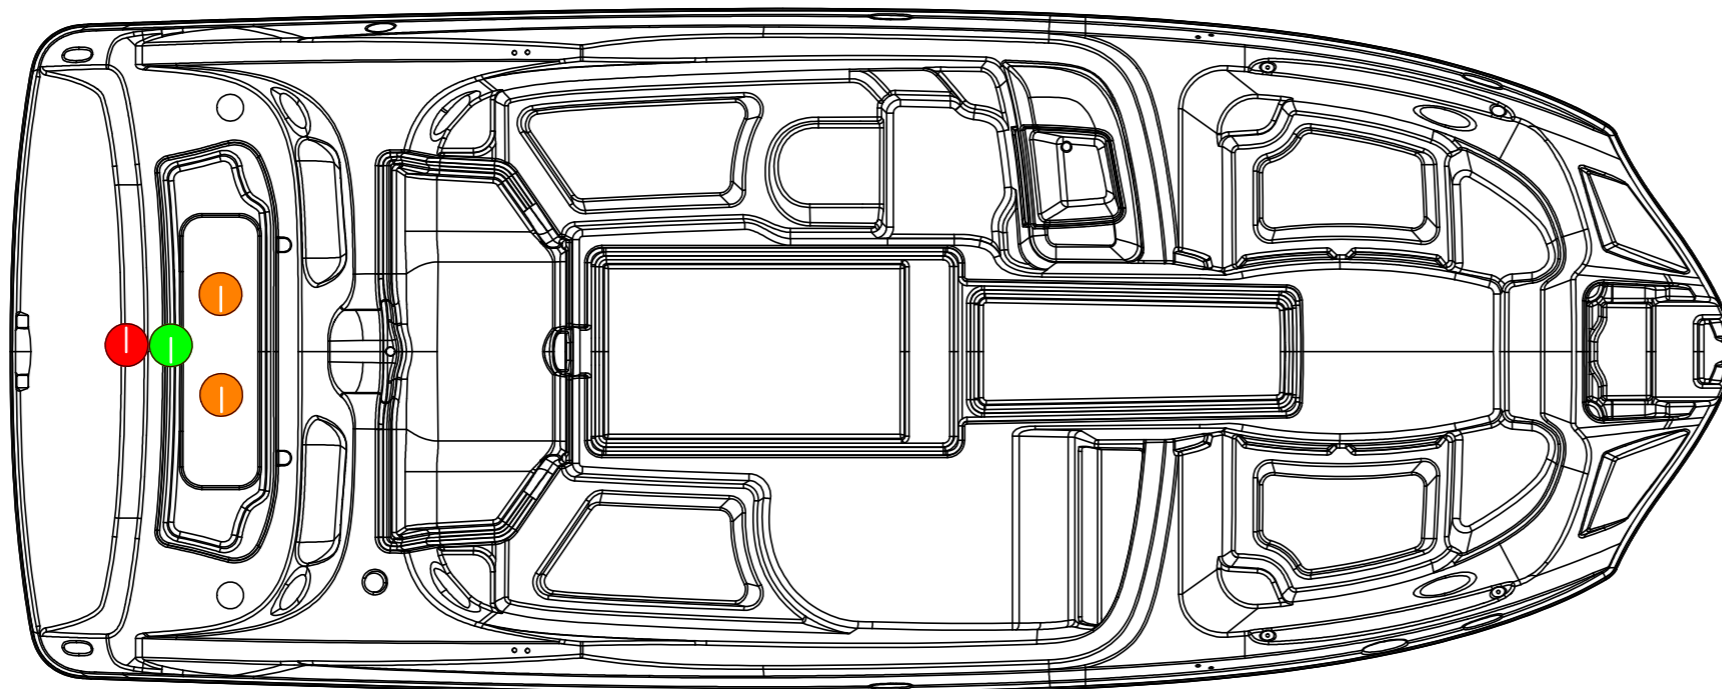

TOP VIEW

BOTTOM VIEW

212X BALLAST

MODEL YEAR: 2012-2016
MODEL CODE: F2J

YAMAHA JET BOAT MFG. U.S.A., INC.

1

2

3