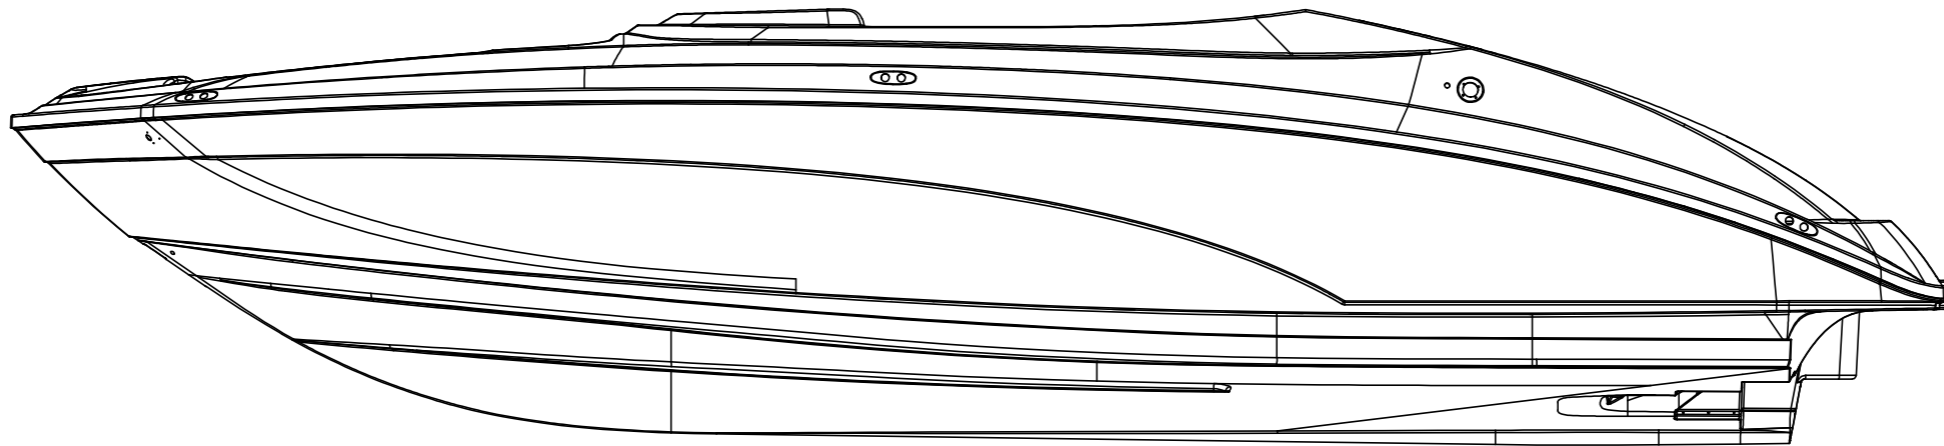

1 2 3 4 5 6 7 8 9 10 11

OUTLET KEY

BILGE OUTLET

PORT REAR BALLAST OUTLET

STBD REAR BALLAST OUTLET

FRONT BALLAST OUTLET

STBD VIEW

PORT VIEW

242XE BALLAST

MODEL YEAR: 2016-2020
MODEL CODE: F3F/F5V

YAMAHA JET BOAT MFG. U.S.A., INC.

1 2 3 4 5 6 7 8