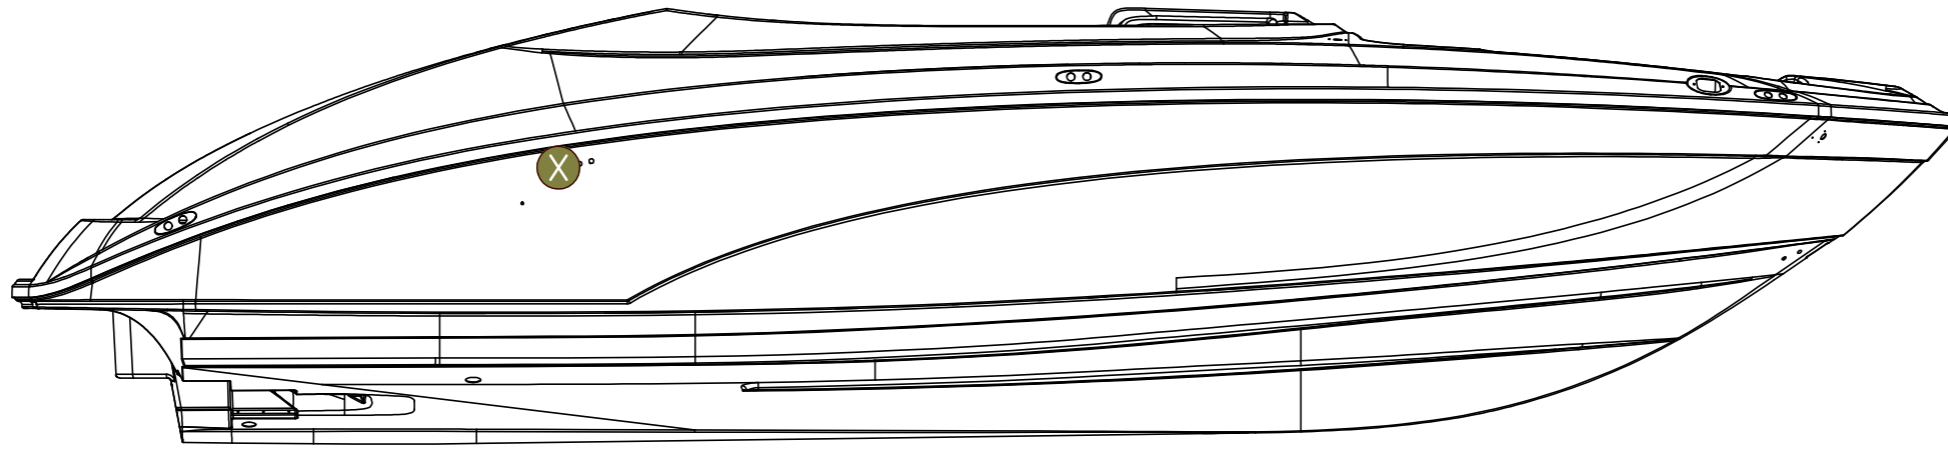

1 2 3 4 5 6 7 8 9 10 11

OUTLET KEY

BILGE OUTLET

PORT REAR BALLAST OUTLET

STBD REAR BALLAST OUTLET

FRONT BALLAST OUTLET

STBD VIEW

PORT VIEW

242XE BALLAST

MODEL YEAR: 2016-2020
MODEL CODE: F3F/F5V

YAMAHA JET BOAT MFG. U.S.A., INC.

1 2 3 4 5 6 7 8