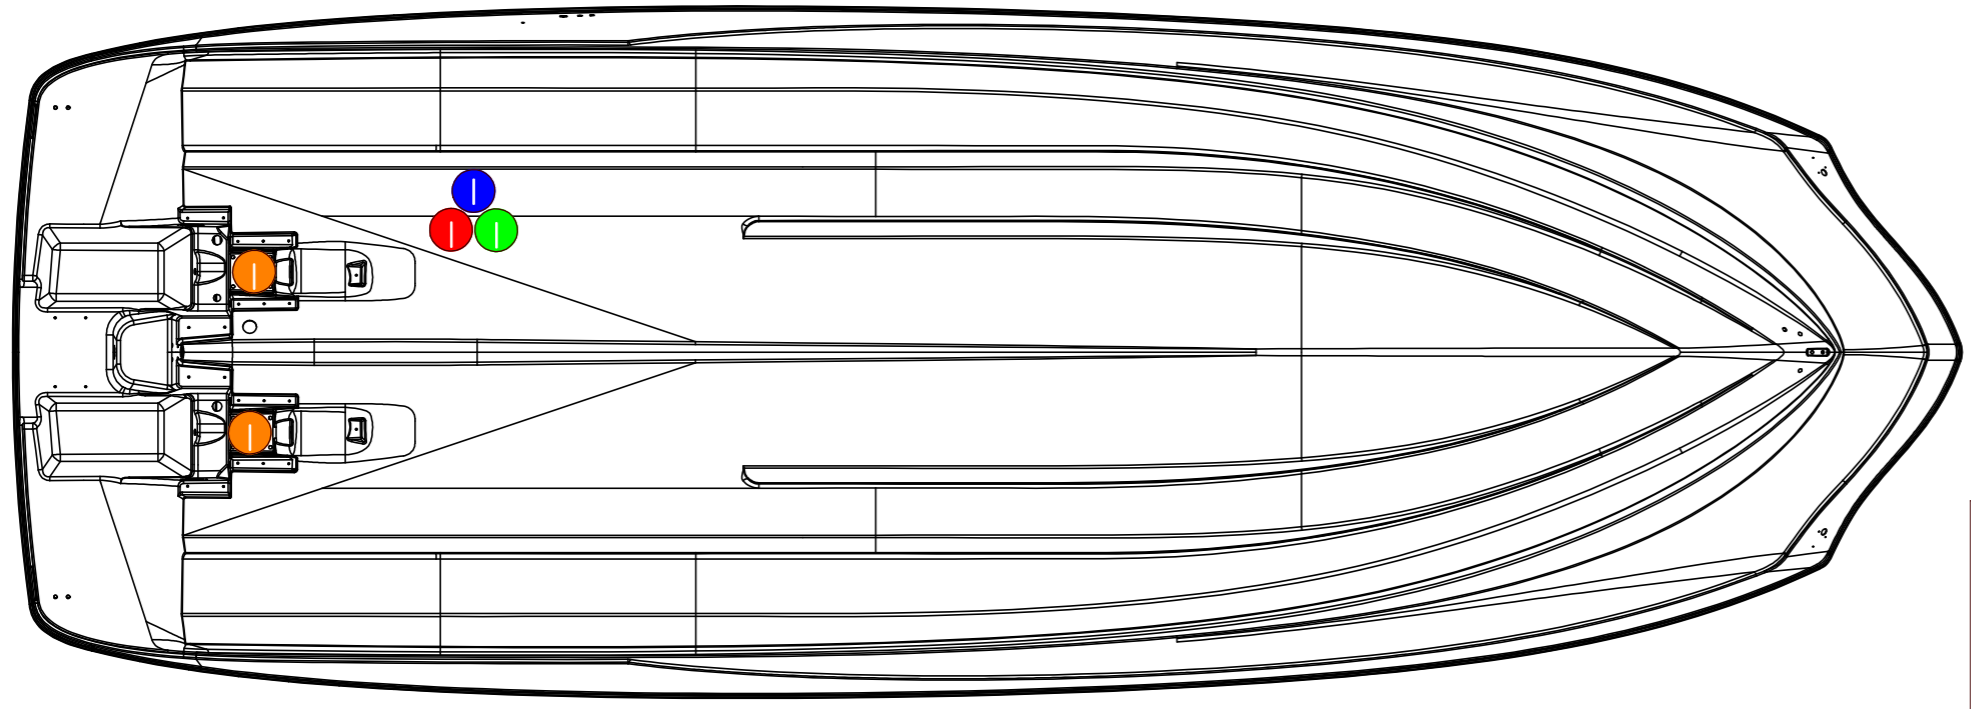

1 2 3 4 5 6 7 8 9 10 11

INTAKE KEY

 ENGINE INTAKE	 PORT REAR BALLAST INTAKE
 STBD REAR BALLAST INTAKE	 FRONT BALLAST INTAKE

TOP VIEW

BOTTOM VIEW

242XE BALLAST

MODEL YEAR: 2016-2020	YAMAHA JET BOAT MFG. U.S.A., INC.
MODEL CODE: F3F/F5V	

1 2 3 4 5 6 7 8