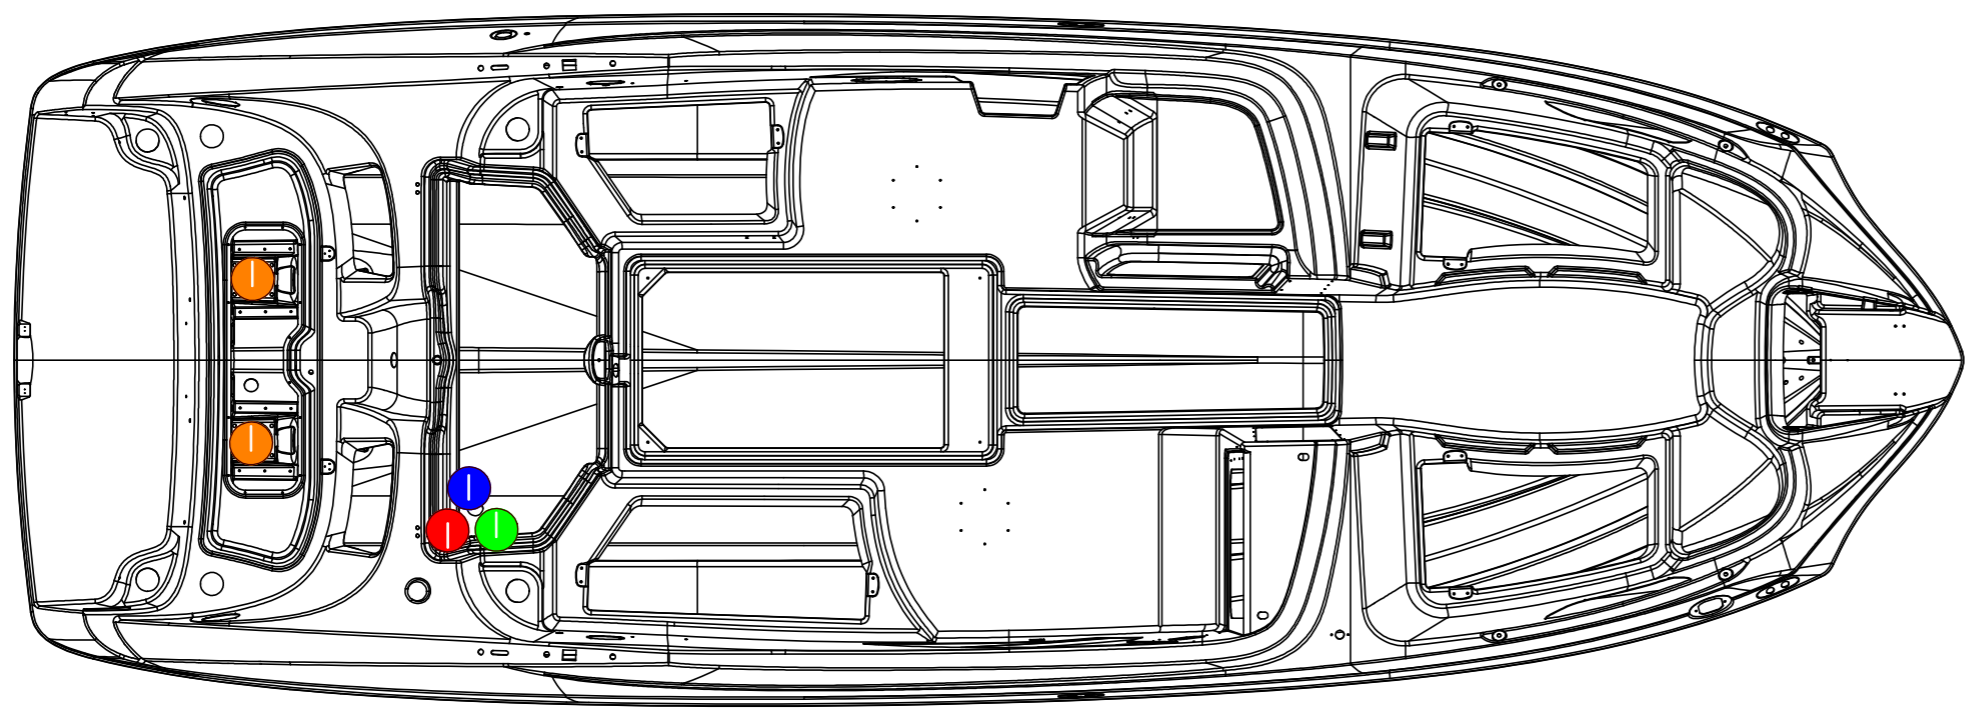

1 2 3 4 5 6 7 8 9 10 11

INTAKE KEY

 ENGINE INTAKE	 PORT REAR BALLAST INTAKE
 STBD REAR BALLAST INTAKE	 FRONT BALLAST INTAKE

TOP VIEW

BOTTOM VIEW

242XE BALLAST

MODEL YEAR: 2016-2020	YAMAHA JET BOAT MFG. U.S.A., INC.
MODEL CODE: F3F/F5V	

1 2 3 4 5 6 7 8