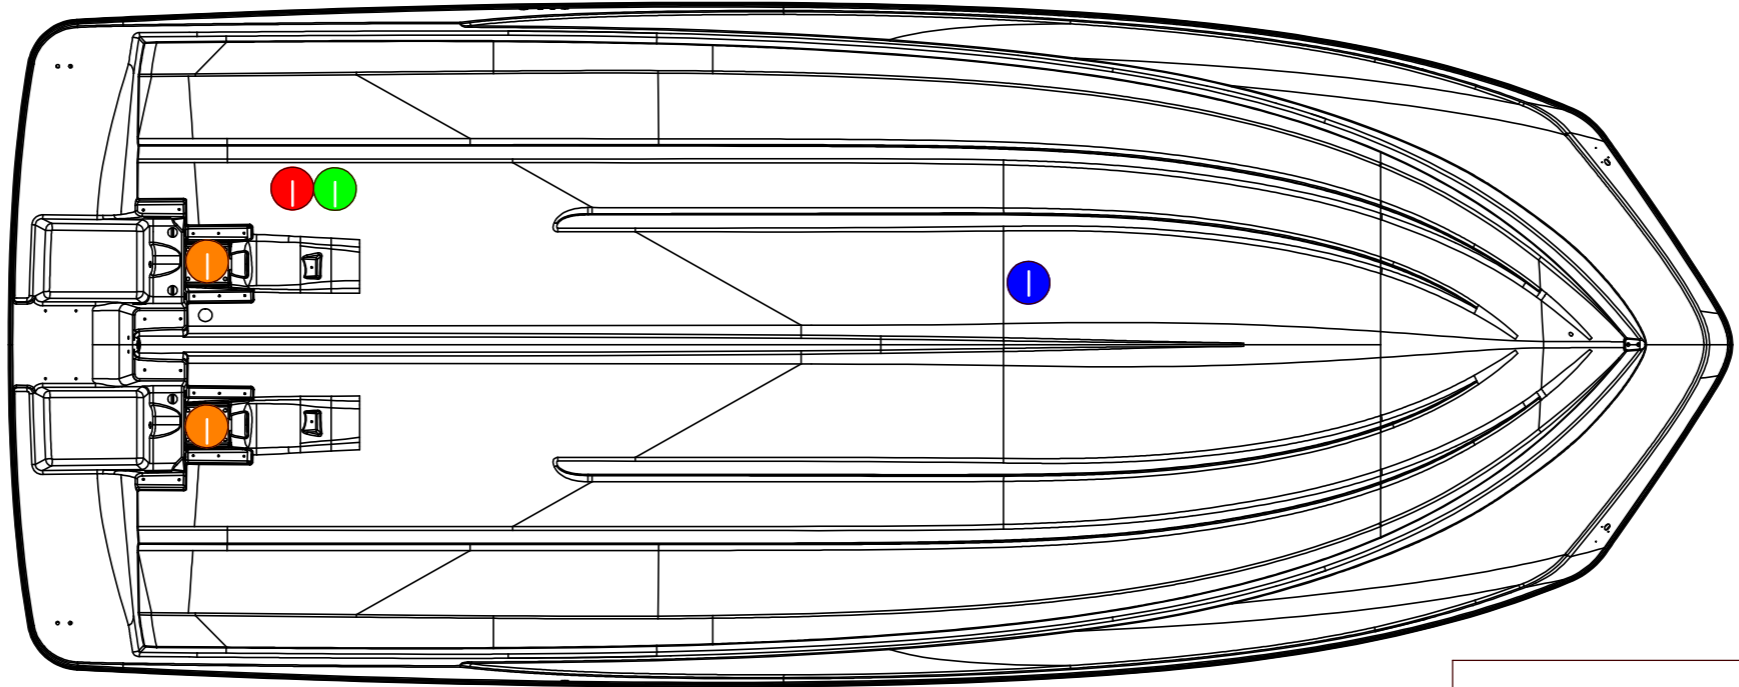

1 2 3 4 5 6 7 8 9 10 11

INTAKE KEY

 ENGINE INTAKE	 PORT REAR BALLAST INTAKE
 STBD REAR BALLAST INTAKE	 FRONT BALLAST INTAKE

TOP VIEW

BOTTOM VIEW

212X BALLAST

MODEL YEAR: 2017-2022	YAMAHA JET BOAT MFG. U.S.A., INC.
MODEL CODE: F3R	

1 2 3 4 5 6 7 8