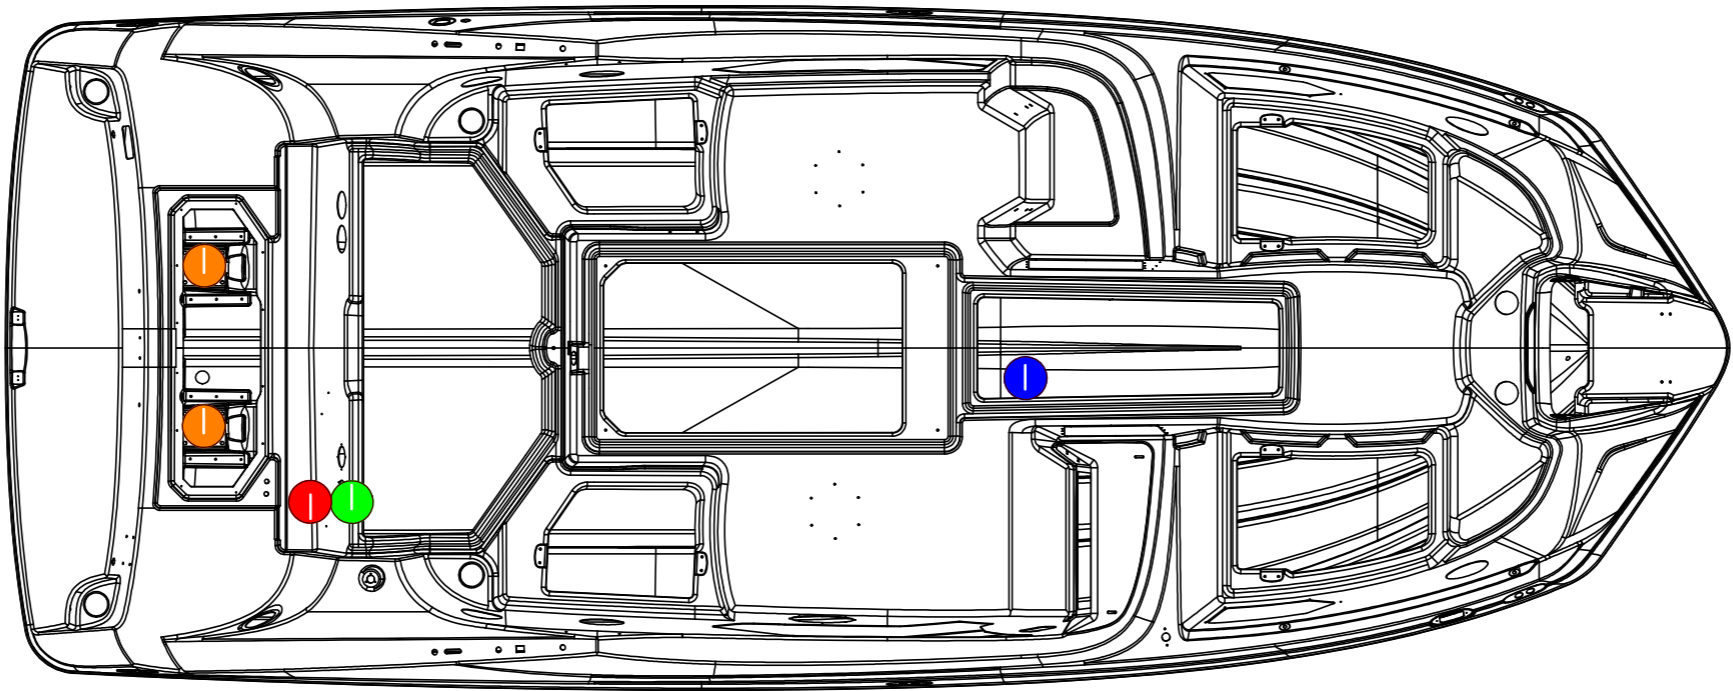

1 2 3 4 5 6 7 8 9 10 11

INTAKE KEY

 ENGINE INTAKE	 PORT REAR BALLAST INTAKE
 STBD REAR BALLAST INTAKE	 FRONT BALLAST INTAKE

TOP VIEW

BOTTOM VIEW

212X BALLAST

MODEL YEAR: 2017-2022	YAMAHA JET BOAT MFG. U.S.A., INC.
MODEL CODE: F3R	

1 2 3 4 5 6 7 8