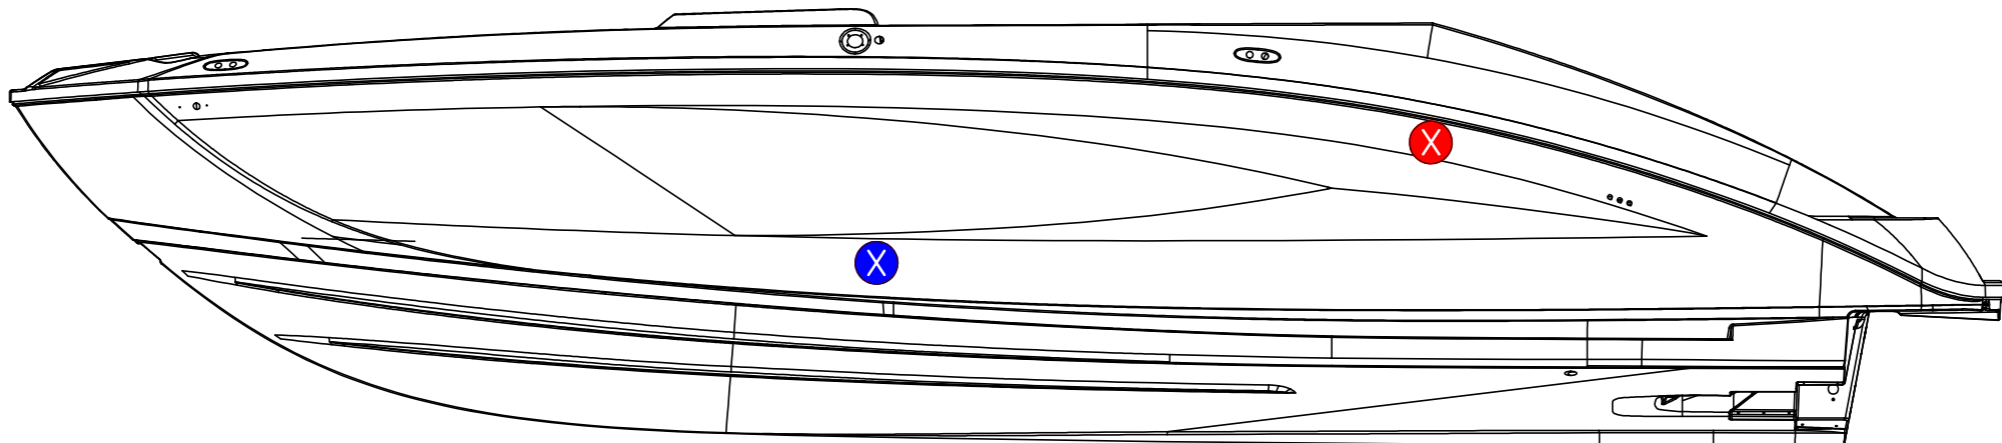

1 2 3 4 5 6 7 8 9 10 11

OUTLET KEY

BILGE OUTLET

PORT REAR BALLAST OUTLET

STBD REAR BALLAST OUTLET

FRONT BALLAST OUTLET

STBD VIEW

PORT VIEW

255XD BALLAST

MODEL YEAR: 2021-?
MODEL CODE: F5K/F4Y

YAMAHA JET BOAT MFG. U.S.A., INC.

1 2 3 4 5 6 7 8