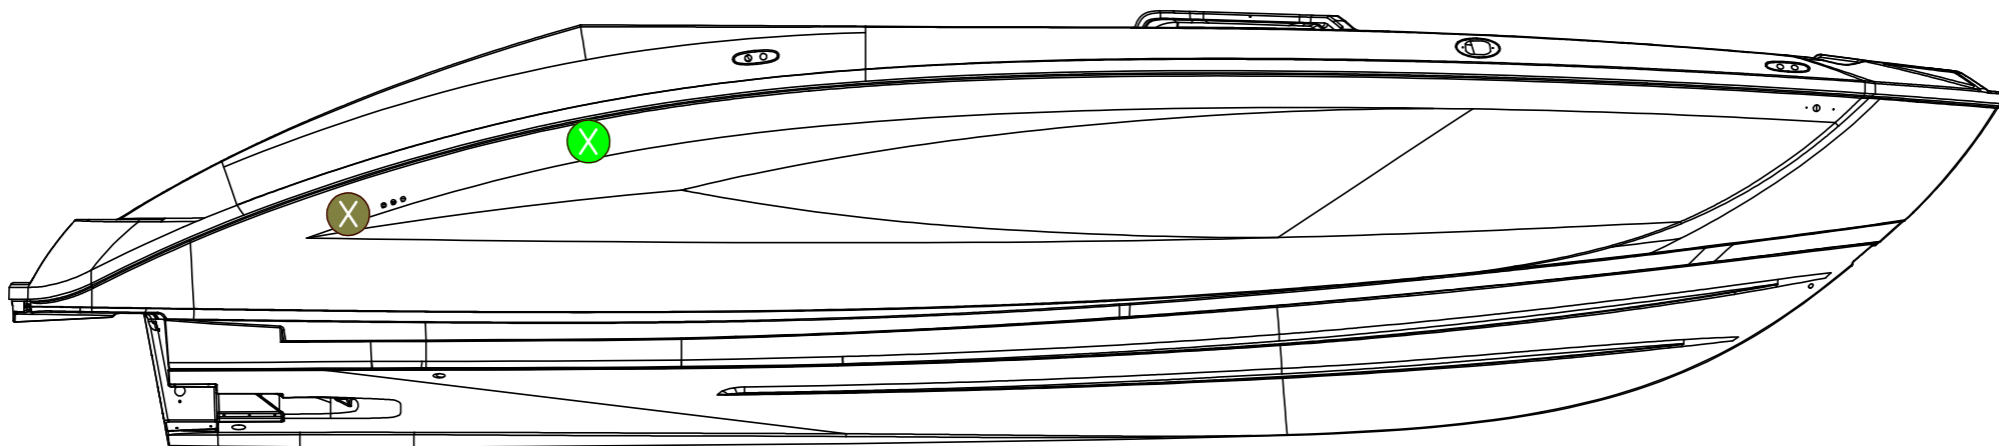

1 2 3 4 5 6 7 8 9 10 11

OUTLET KEY

BILGE OUTLET

PORT REAR BALLAST OUTLET

STBD REAR BALLAST OUTLET

FRONT BALLAST OUTLET

STBD VIEW

PORT VIEW

255XD BALLAST

MODEL YEAR: 2021-?
MODEL CODE: F5K/F4Y

YAMAHA JET BOAT MFG. U.S.A., INC.

1 2 3 4 5 6 7 8