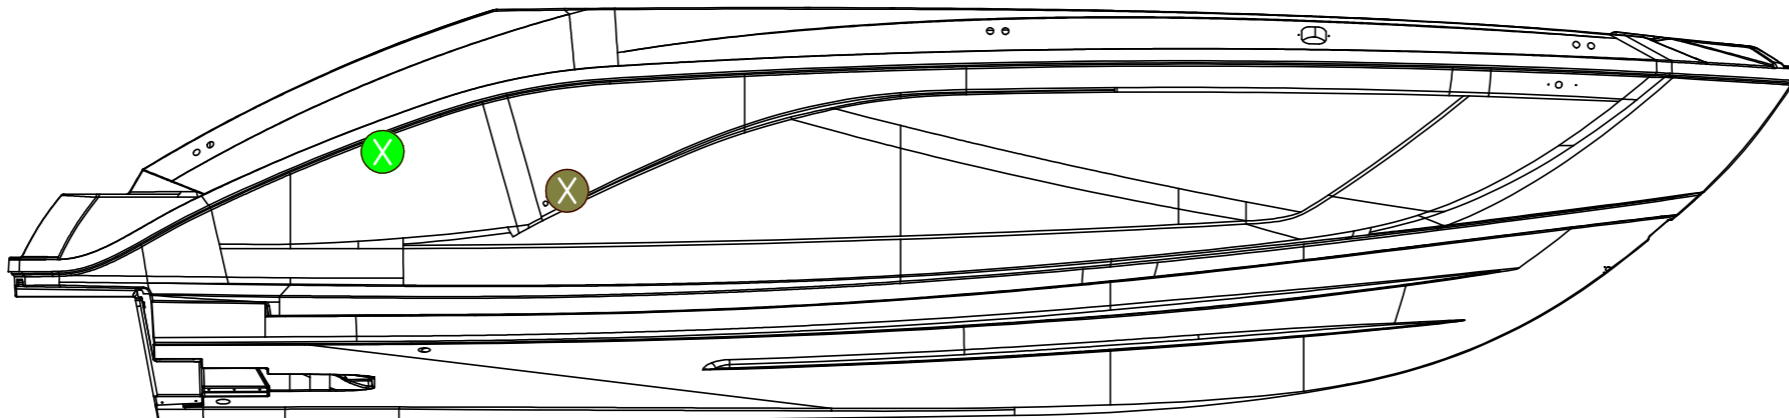

1 2 3 4 5 6 7 8 9 10 11

OUTLET KEY

BILGE OUTLET

PORT REAR BALLAST OUTLET

STBD REAR BALLAST OUTLET

FRONT BALLAST OUTLET

STBD VIEW

PORT VIEW

222XD BALLAST

MODEL YEAR: 2023-?  
MODEL CODE: F6D

YAMAHA JET BOAT MFG. U.S.A., INC.

1 2 3 4 5 6 7 8