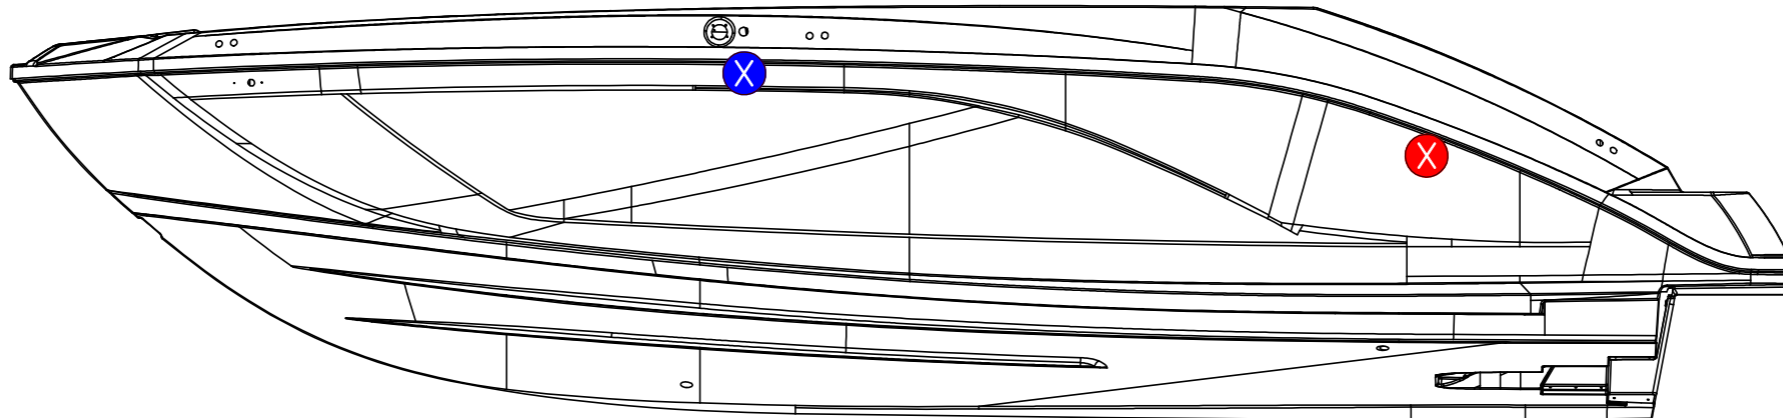

1 2 3 4 5 6 7 8 9 10 11

OUTLET KEY

BILGE OUTLET

PORT REAR BALLAST OUTLET

STBD REAR BALLAST OUTLET

FRONT BALLAST OUTLET

STBD VIEW

PORT VIEW

222XD BALLAST

MODEL YEAR: 2023-?  
MODEL CODE: F6D

YAMAHA JET BOAT MFG. U.S.A., INC.

1 2 3 4 5 6 7 8