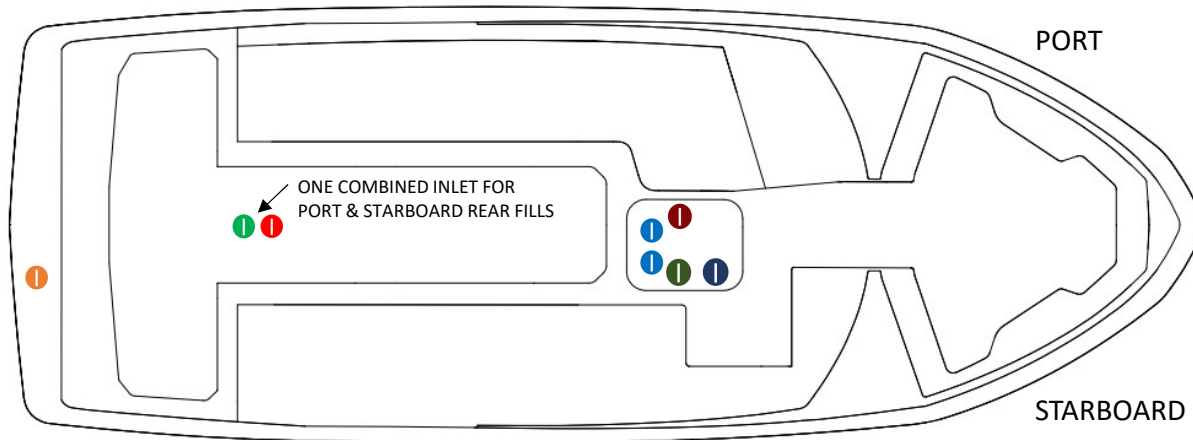

INTAKE KEY:

 ENGINE INTAKE

  STBD REAR BALLAST INTAKE

  PORT REAR BALLAST INTAKE

  FRONT BALLAST INTAKE

M242

TOP VIEW:

BOTTOM VIEW: